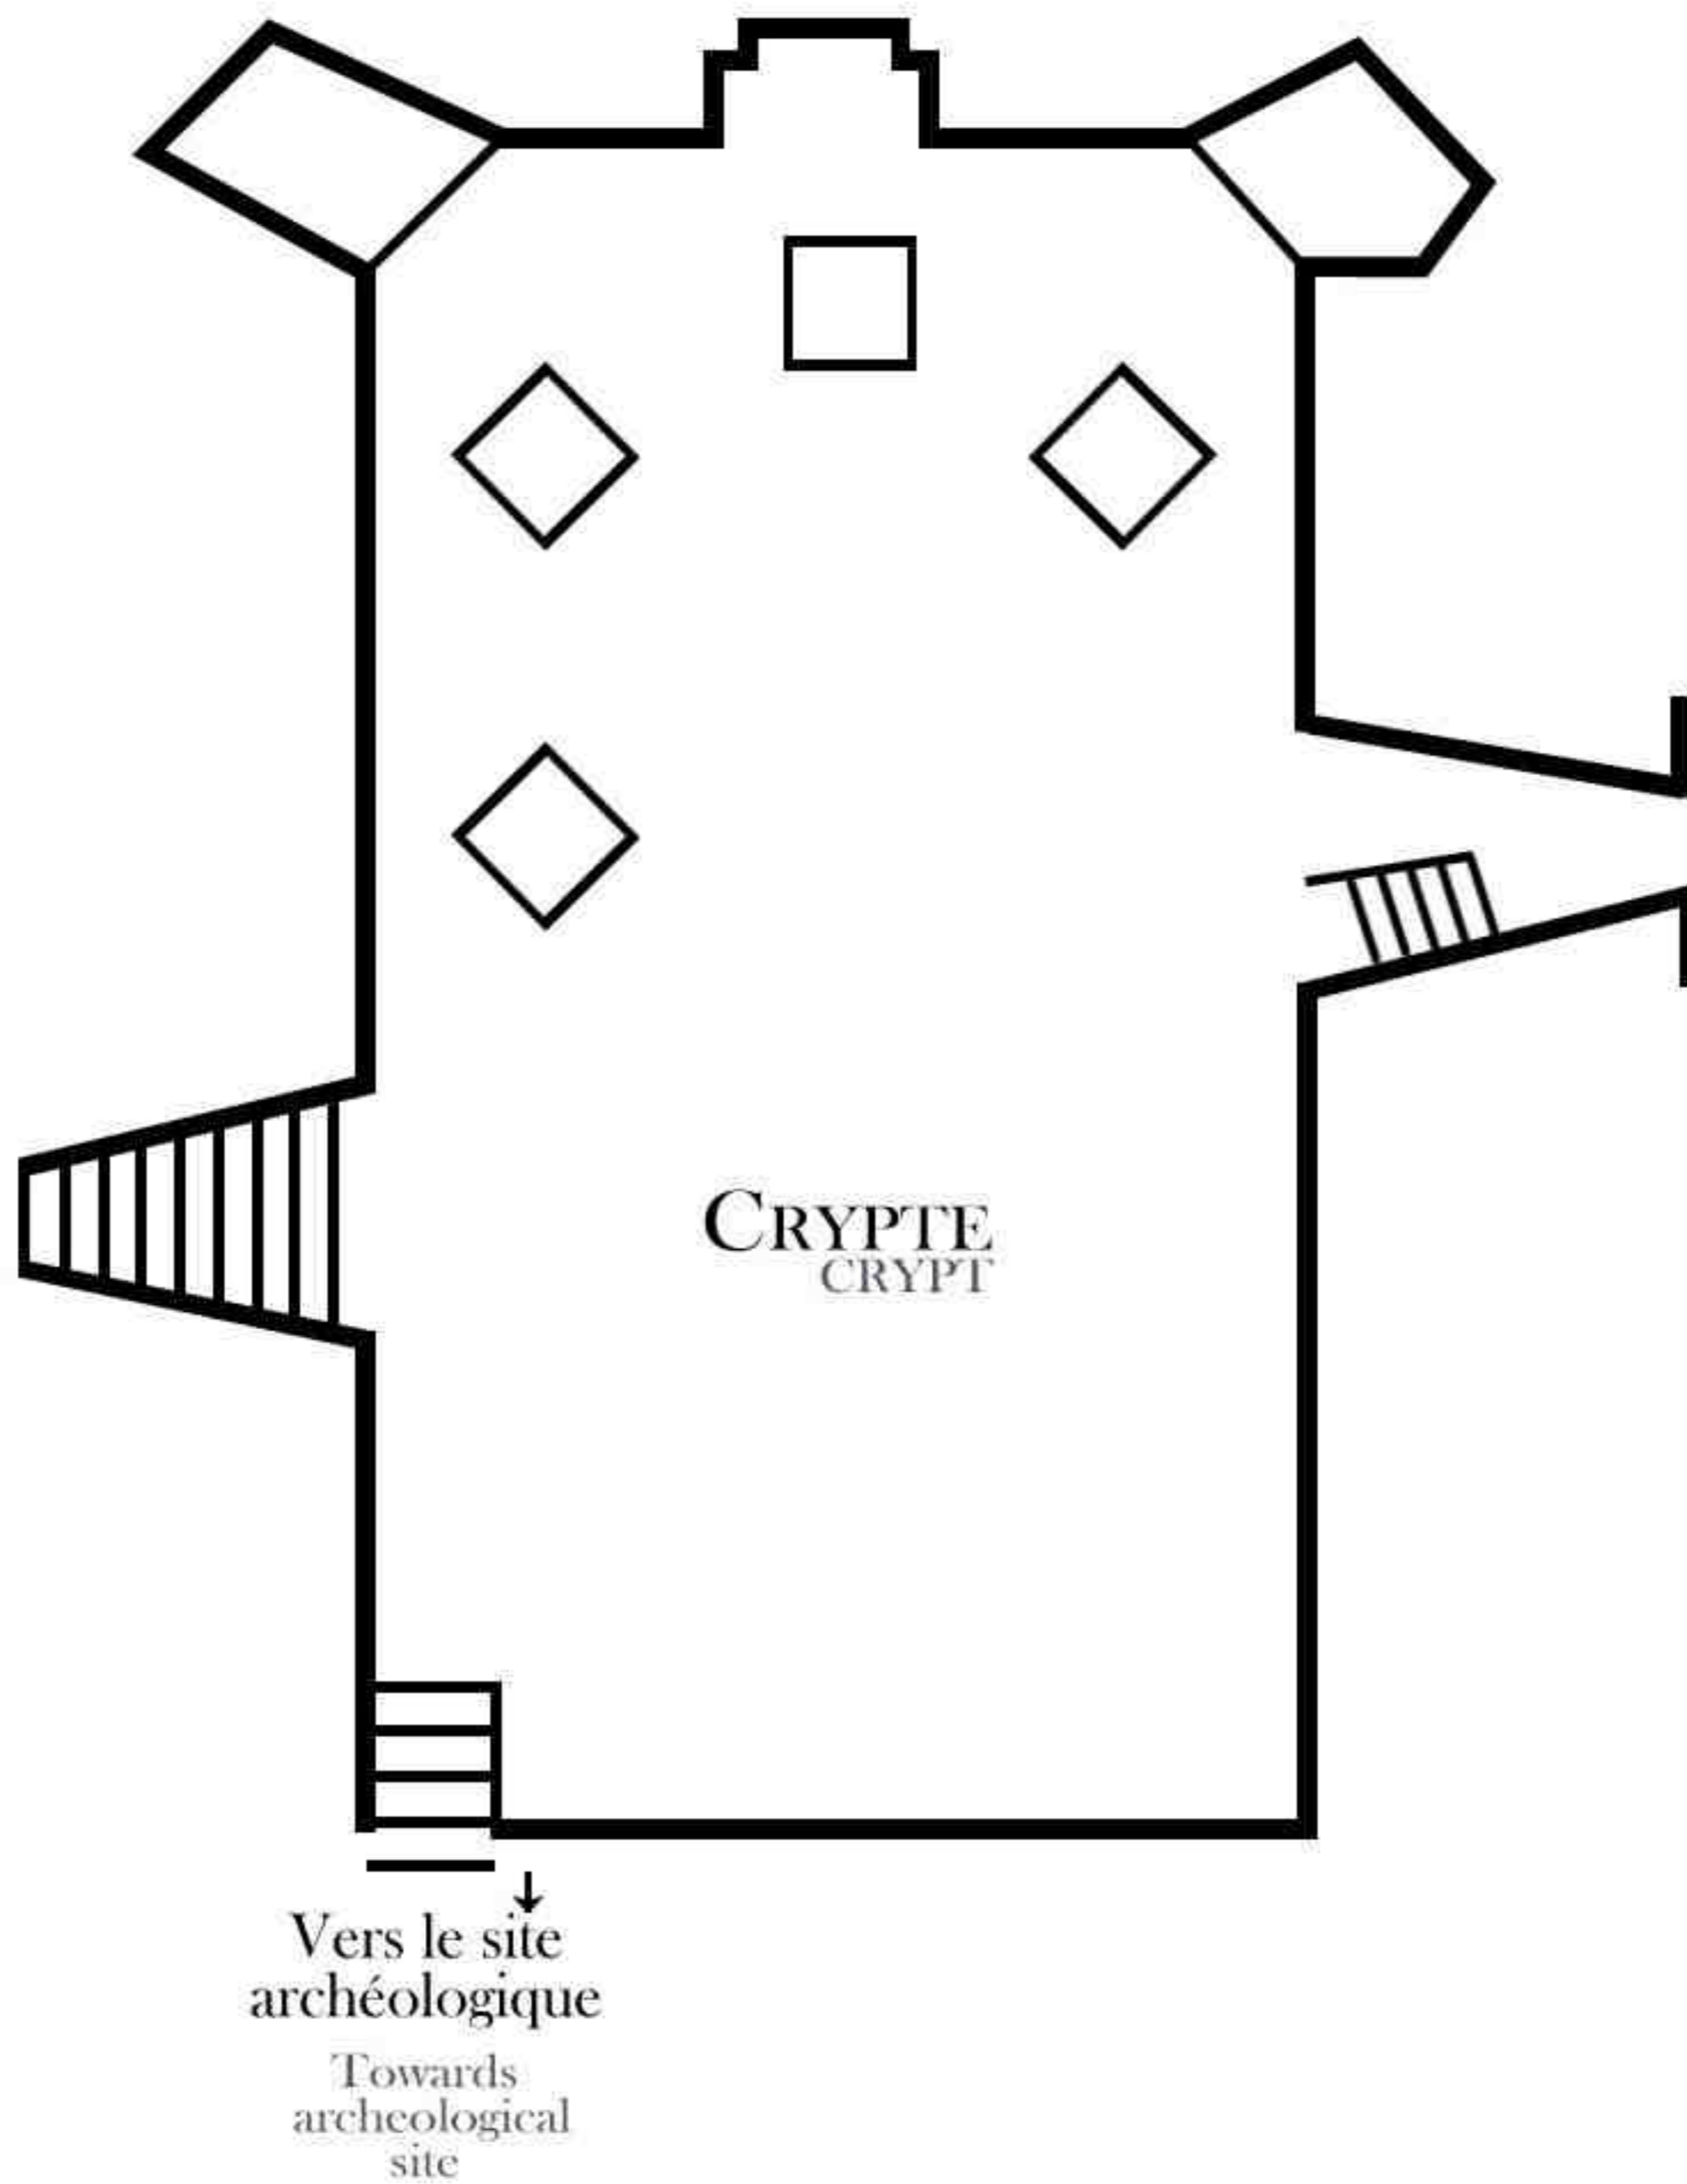

# CHAPELLE

CHAPEL

---

368 places/seats

dimensions: 15m X 23m  
50' X 75'

banquet: 40 personnes/people

cocktail: 60 personnes/people

dimensions: 7m X 12m

23' X 39'

# SALLE DES DÉCOUVERTES

DISCOVERY ROOM

---

cocktail: 25 personnes/people

dimensions: 5m X 6m  
16' X 20'

# SALLE DE LA MER

TOWER

---

cocktail: 25 personnes/people

dimensions: 7m X 7m  
23' X 23'