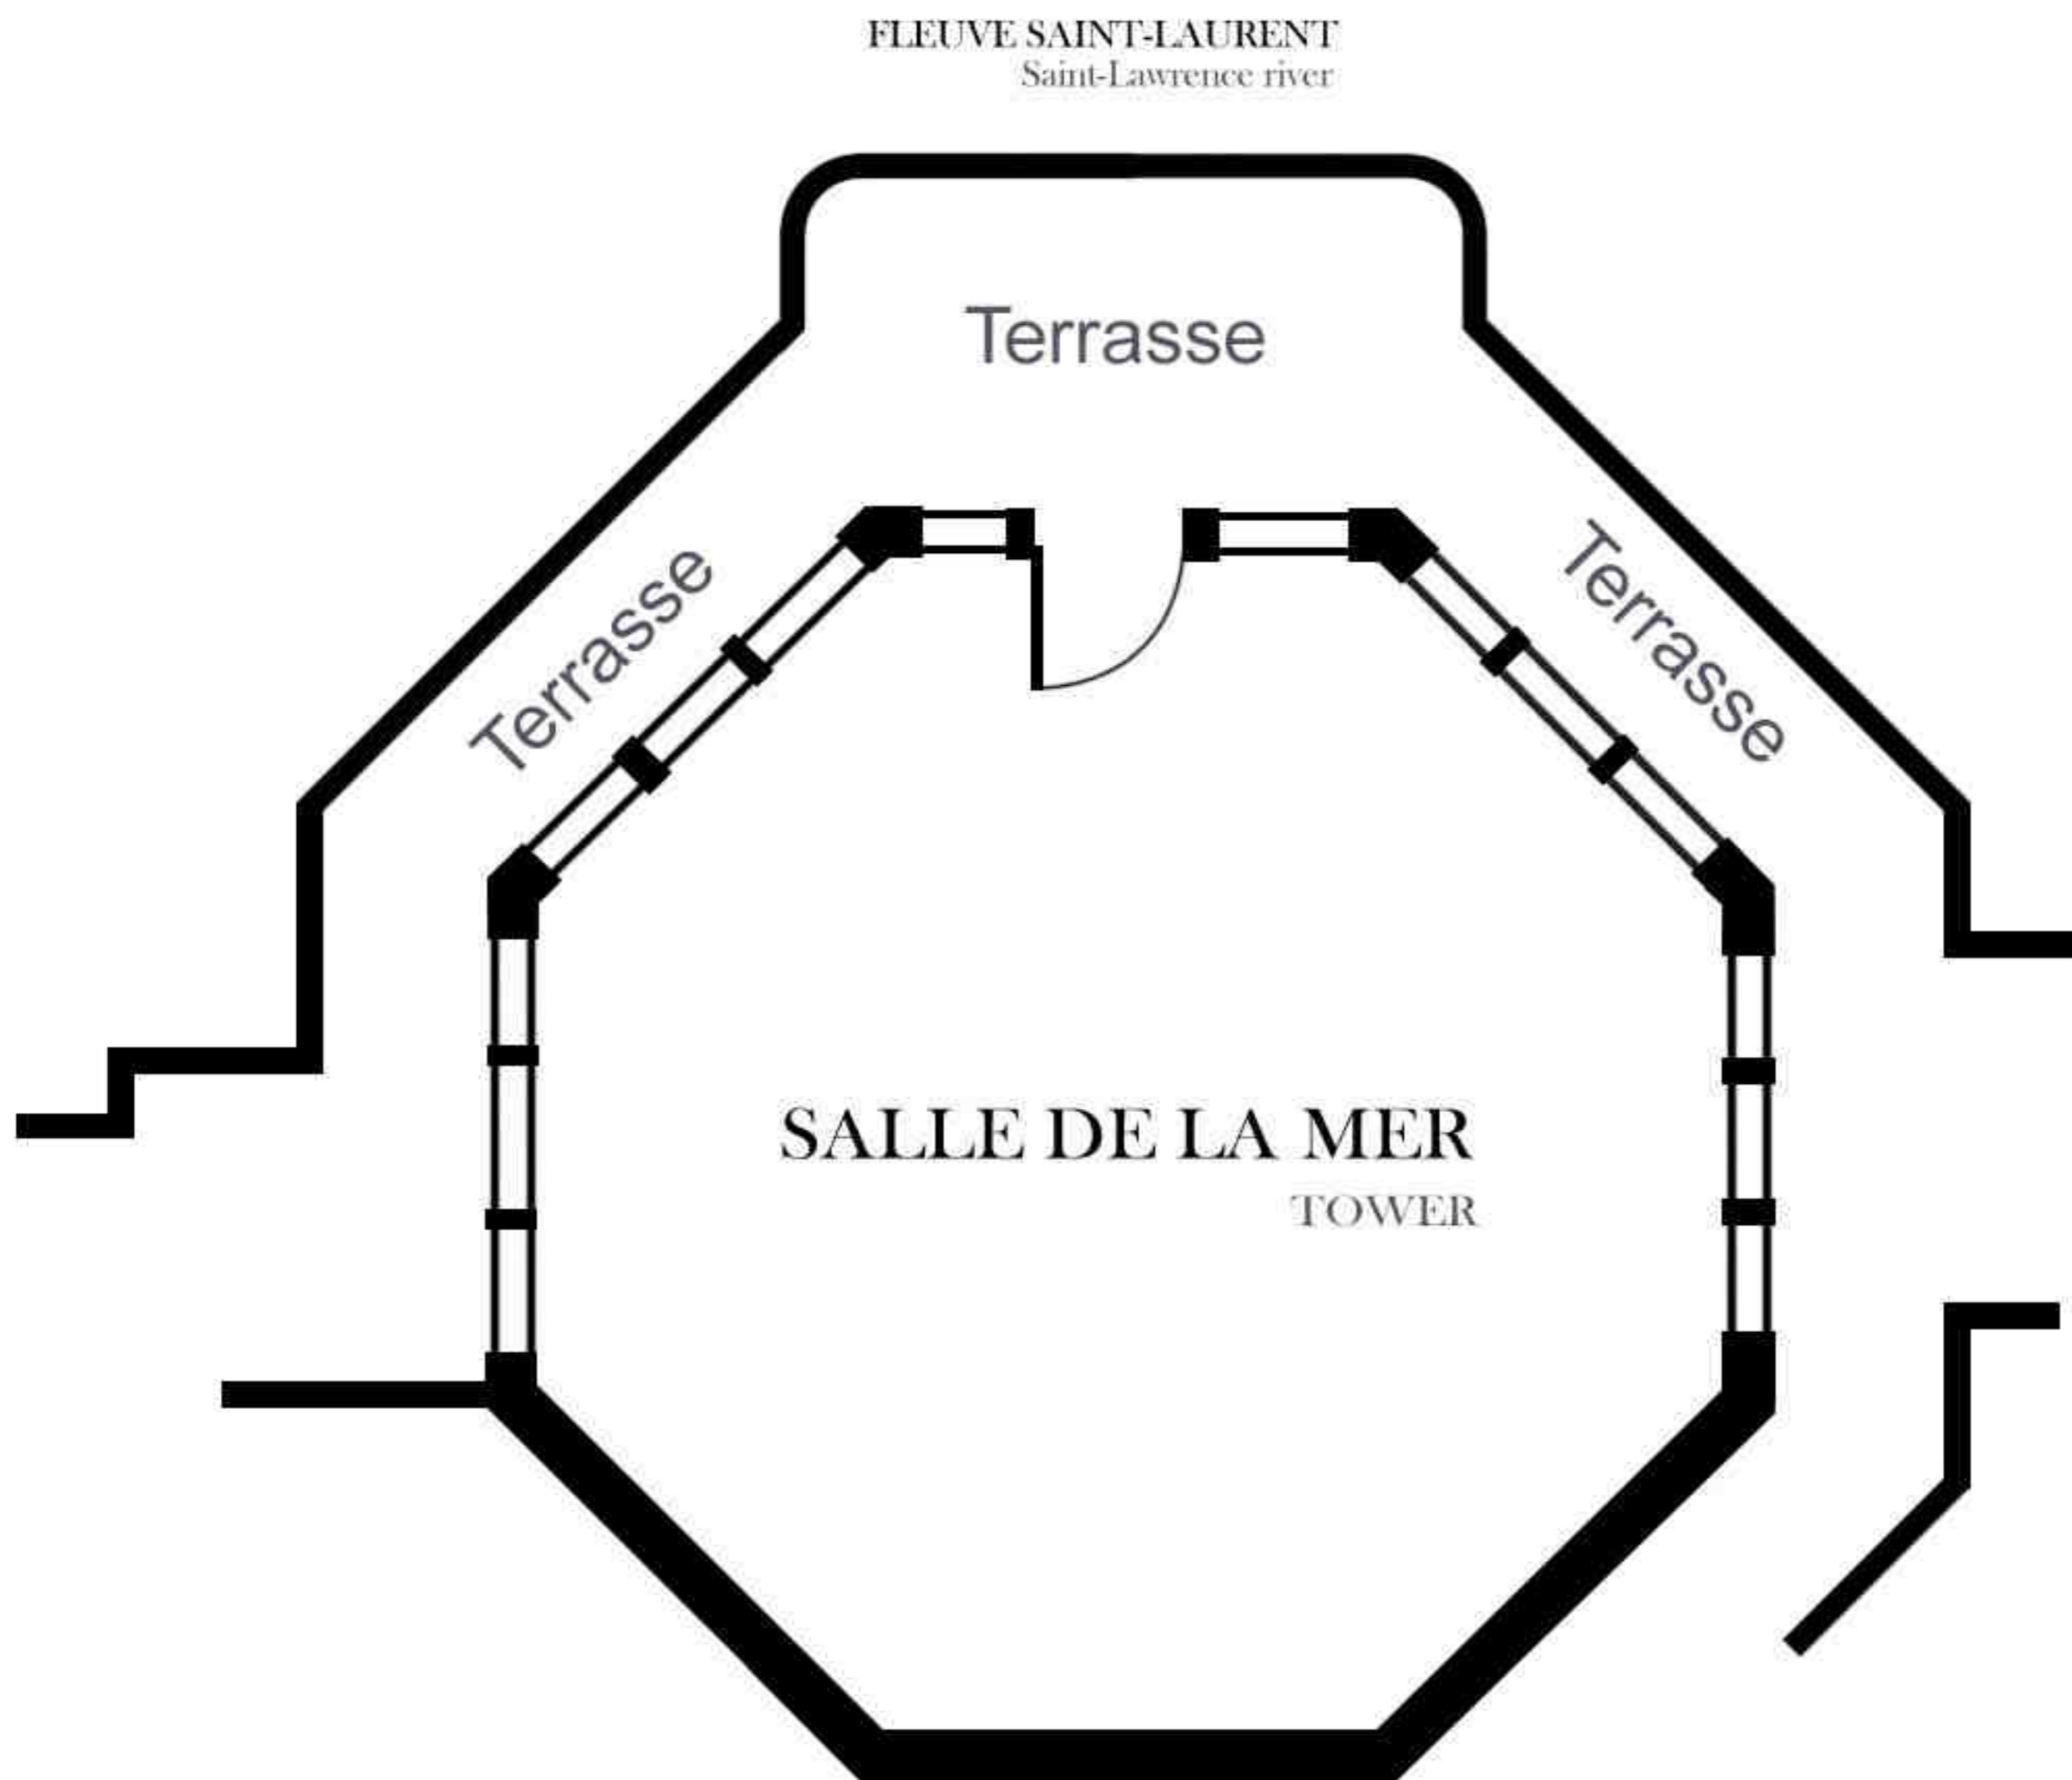

23' X 39'

# SALLE DES DÉCOUVERTES

DISCOVERY ROOM

---

cocktail: 25 personnes/people

dimensions: 5m X 6m  
16' X 20'

# SALLE DE LA MER

TOWER

---

cocktail: 25 personnes/people

dimensions: 7m X 7m  
23' X 23'

# SALLE DE TROYES

TROYES' ROOM

---

cocktail: 25 personnes/people

dimensions: 5m X 6m  
16' X 20'