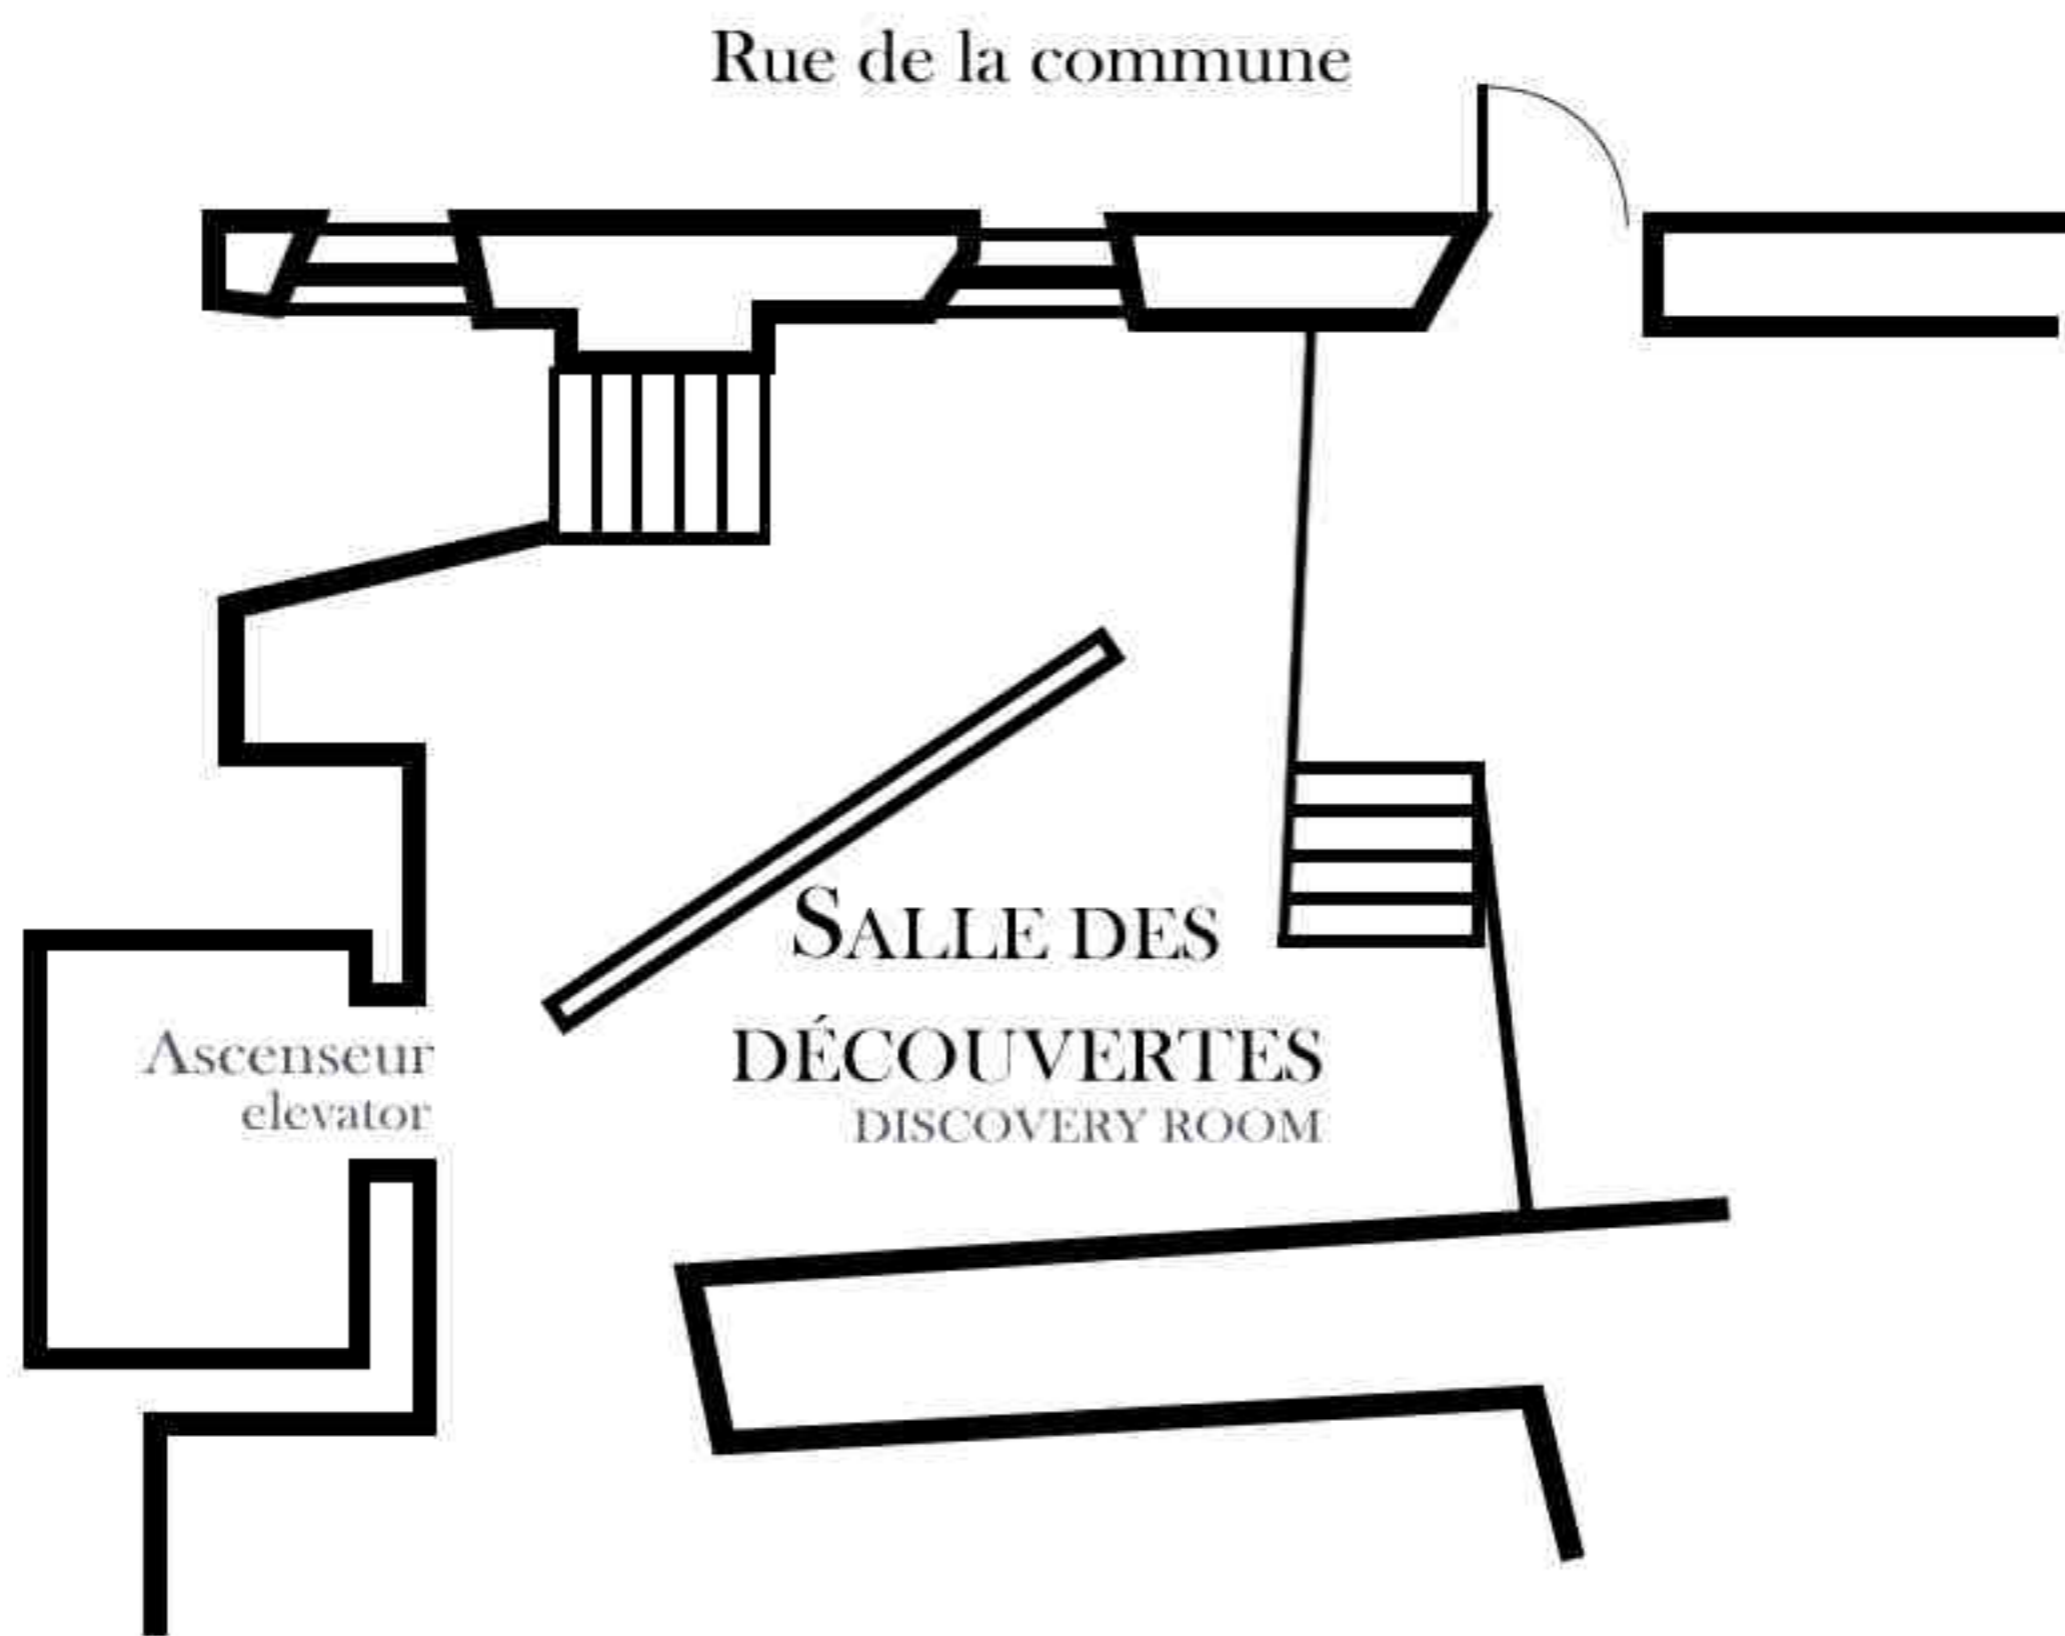

23' X 39'

# SALLE DES DÉCOUVERTES

DISCOVERY ROOM

---

cocktail: 25 personnes/people

dimensions: 5m X 6m  
16' X 20'

# SALLE DE LA MER

TOWER

---

cocktail: 25 personnes/people

dimensions: 7m X 7m  
23' X 23'

# SALLE DE TROYES

TROYES' ROOM

---

cocktail: 25 personnes/people

dimensions: 5m X 6m  
16' X 20'