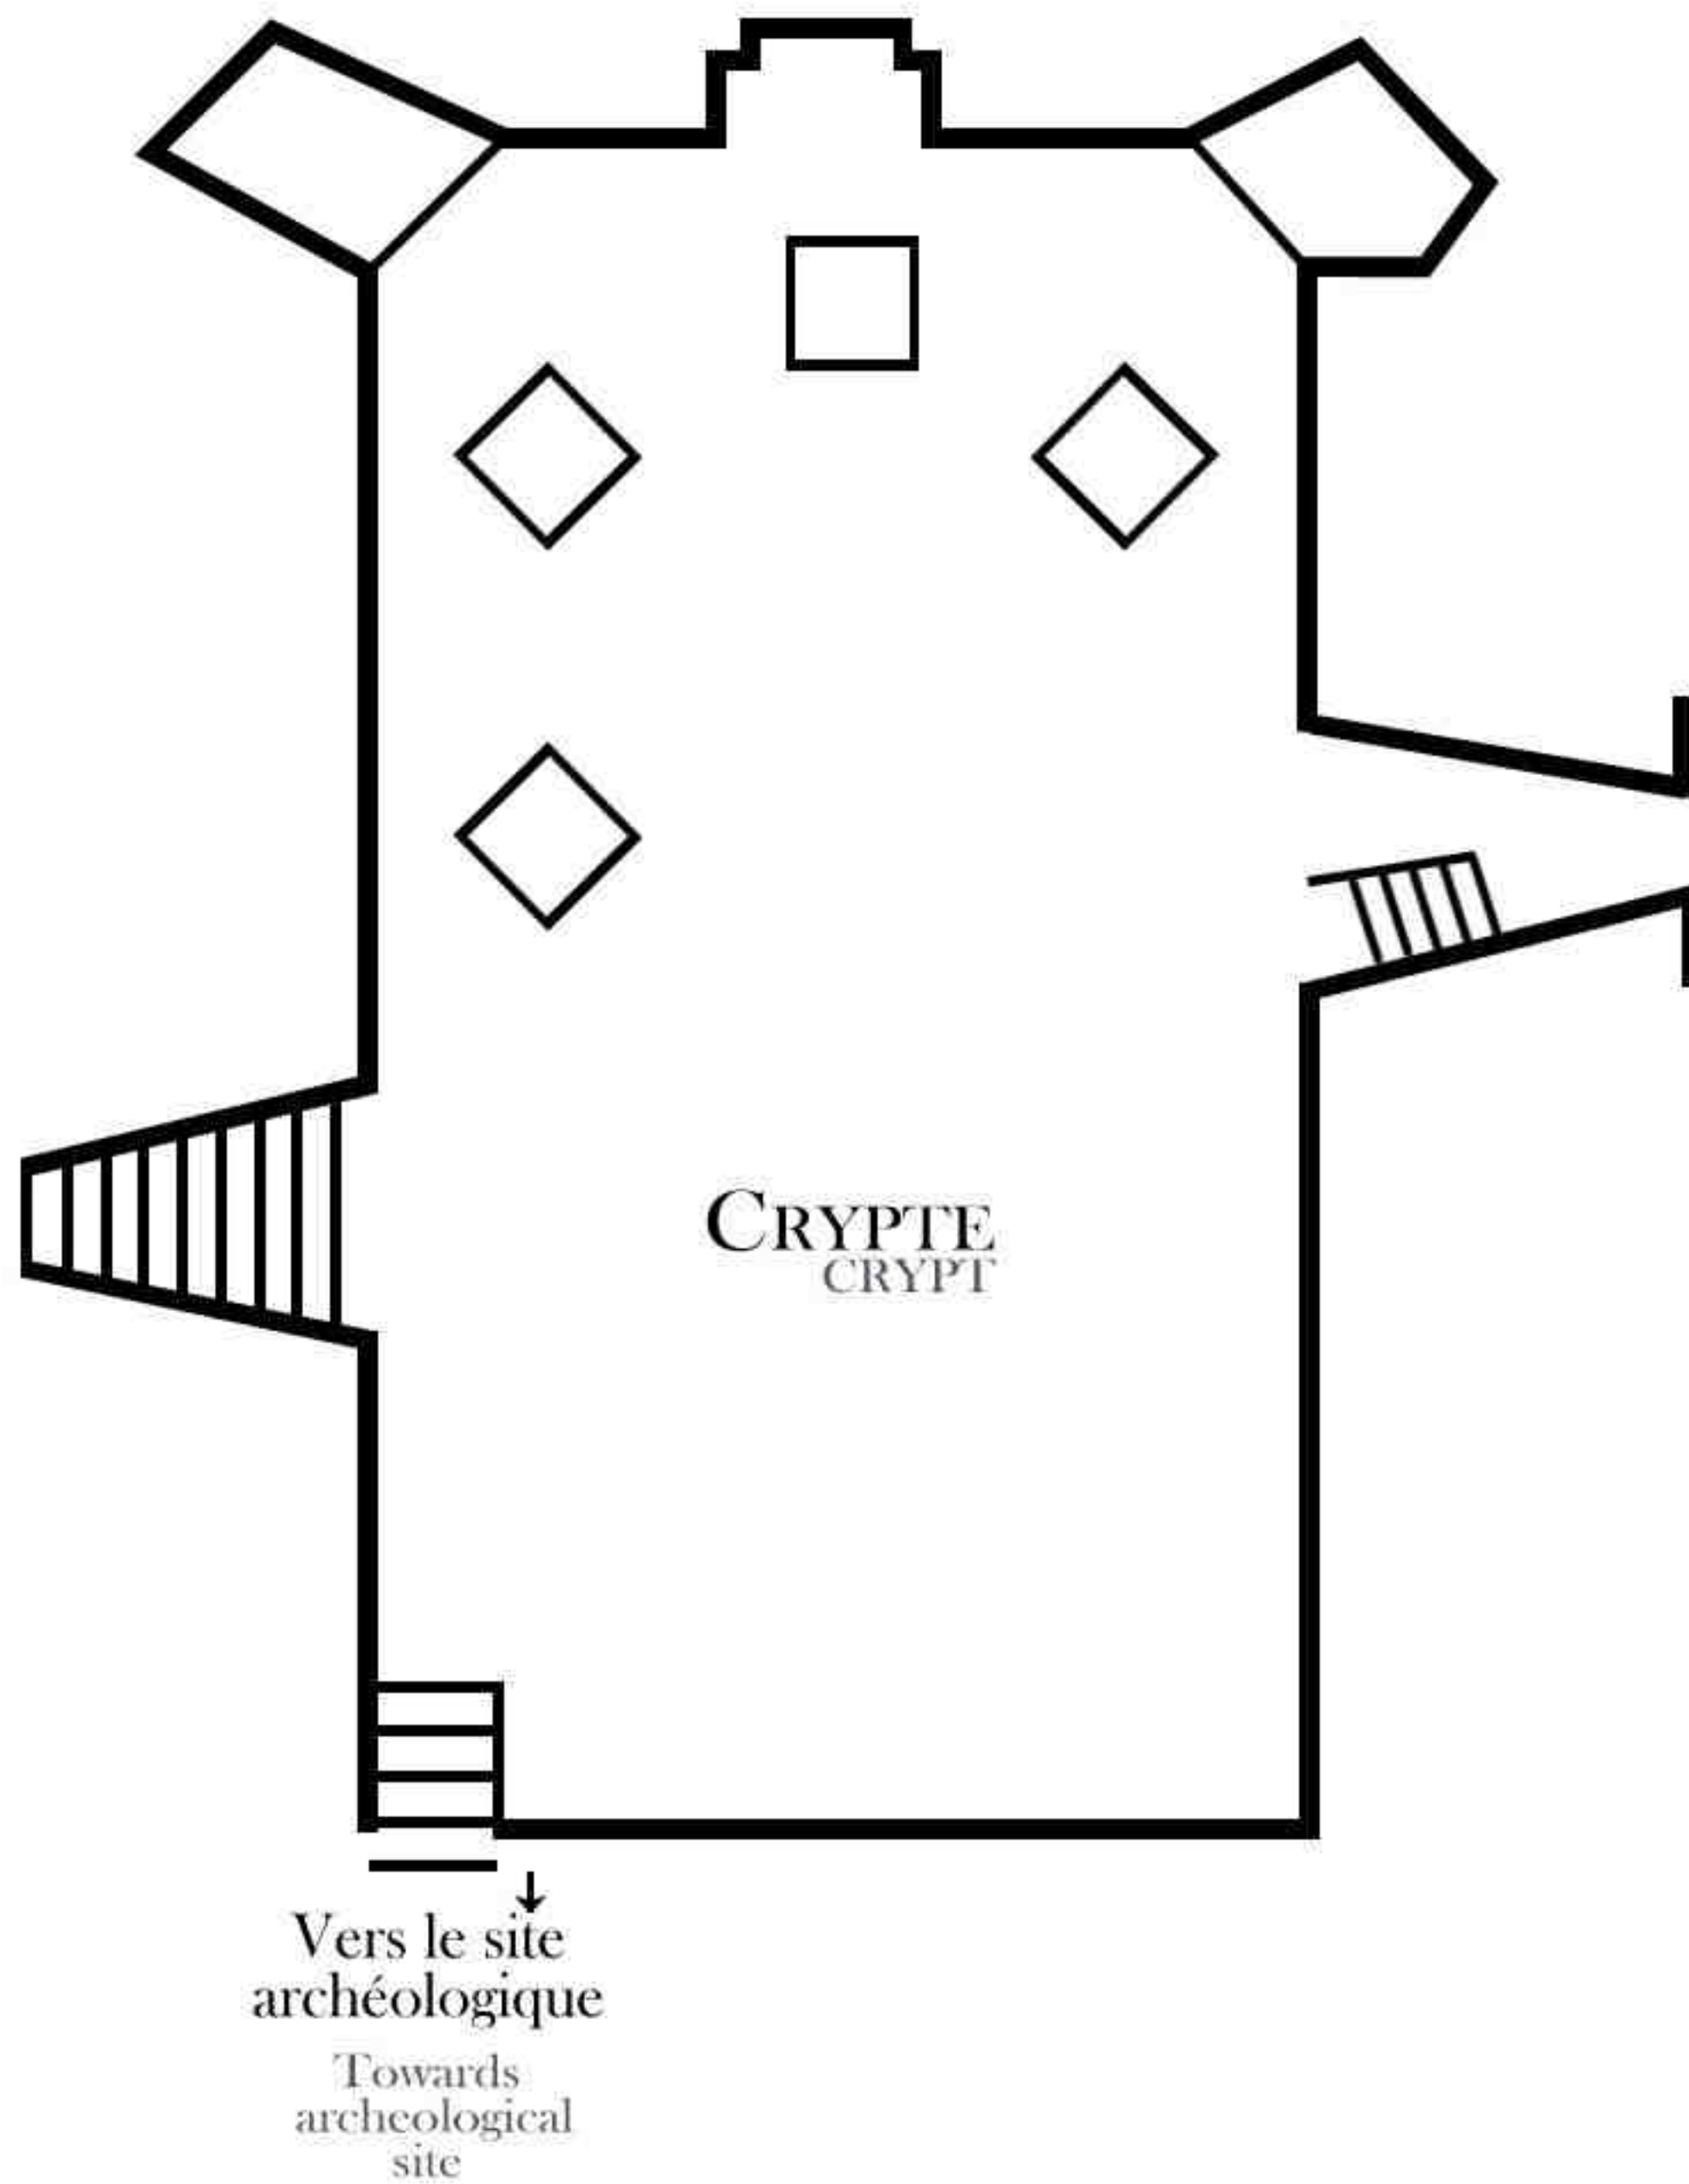

CHAPELLE

CHAPEL

368 places/seats

dimensions: 15m X 23m
50' X 75'

banquet: 40 personnes/people

cocktail: 60 personnes/people

dimensions: 7m X 12m

23' X 39'

SALLE DES DÉCOUVERTES

DISCOVERY ROOM

cocktail: 25 personnes/people

dimensions: 5m X 6m
16' X 20'

SALLE DE LA MER

TOWER

cocktail: 25 personnes/people

dimensions: 7m X 7m
23' X 23'

SALLE DE TROYES

TROYES' ROOM

cocktail: 25 personnes/people

dimensions: 5m X 6m
16' X 20'