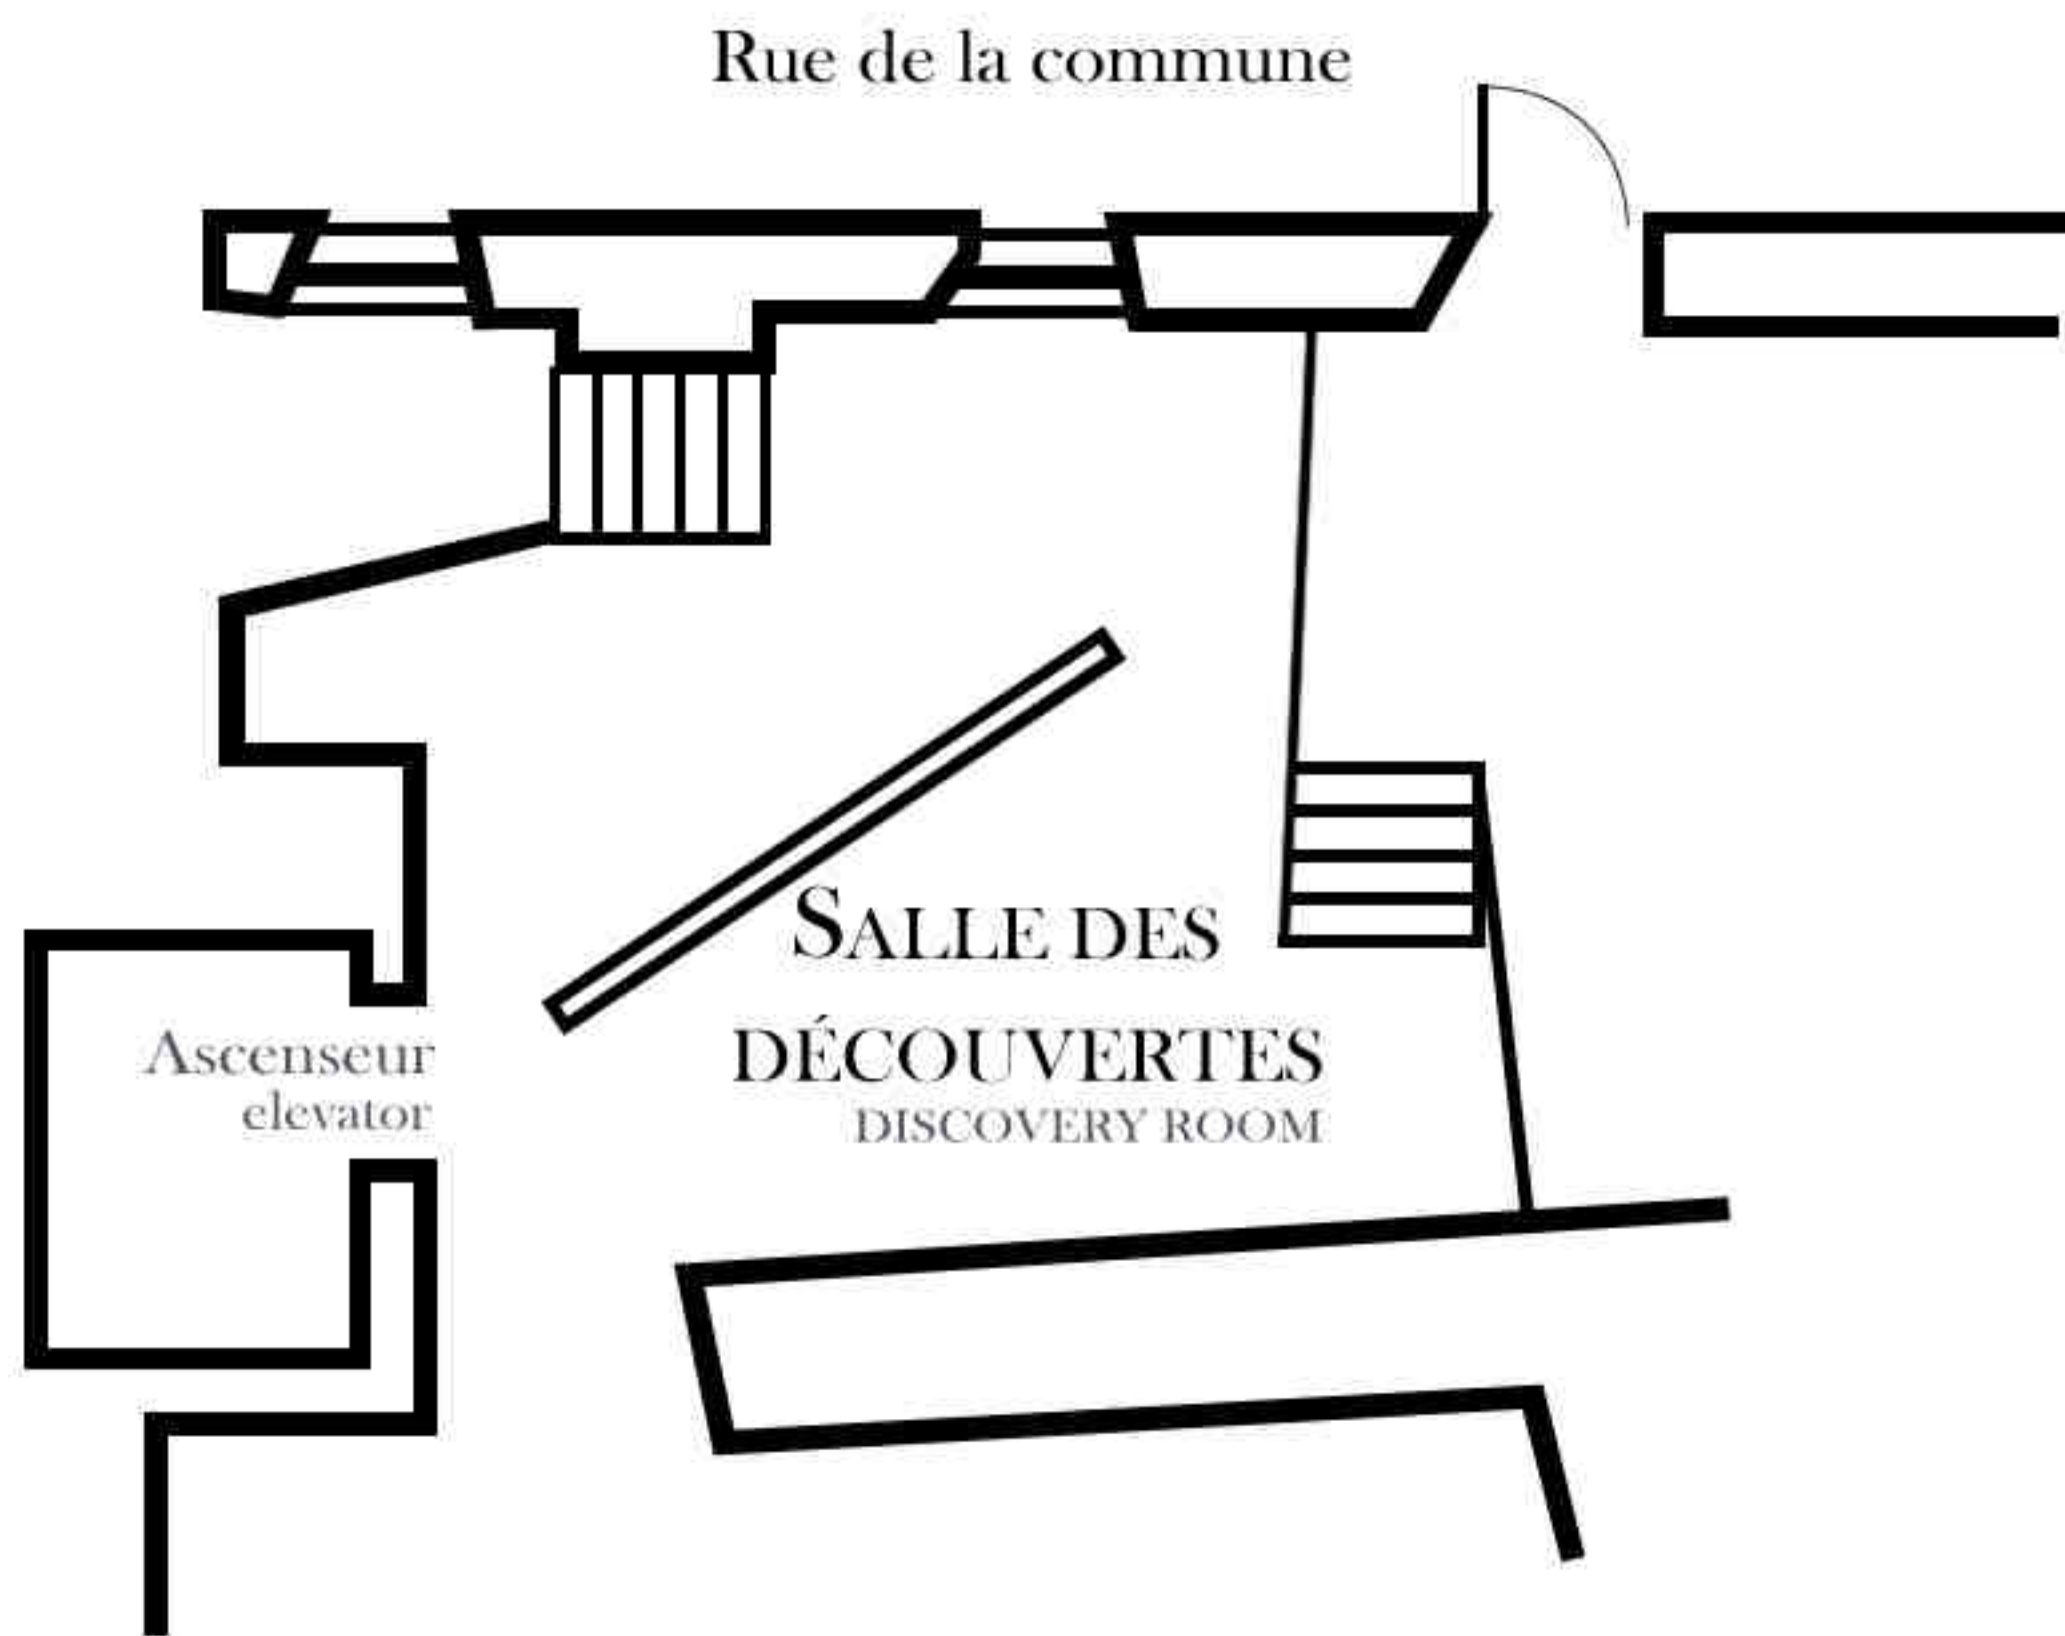

CHAPELLE

CHAPEL

368 places/seats

dimensions: 15m X 23m
50' X 75'

banquet: 40 personnes/people

cocktail: 60 personnes/people

dimensions: 7m X 12m

23' X 39'

SALLE DES DÉCOUVERTES

DISCOVERY ROOM

cocktail: 25 personnes/people

dimensions: 5m X 6m
16' X 20'

SALLE DE LA MER

TOWER

cocktail: 25 personnes/people

dimensions: 7m X 7m
23' X 23'

SALLE DE TROYES

TROYES' ROOM

cocktail: 25 personnes/people

dimensions: 5m X 6m
16' X 20'