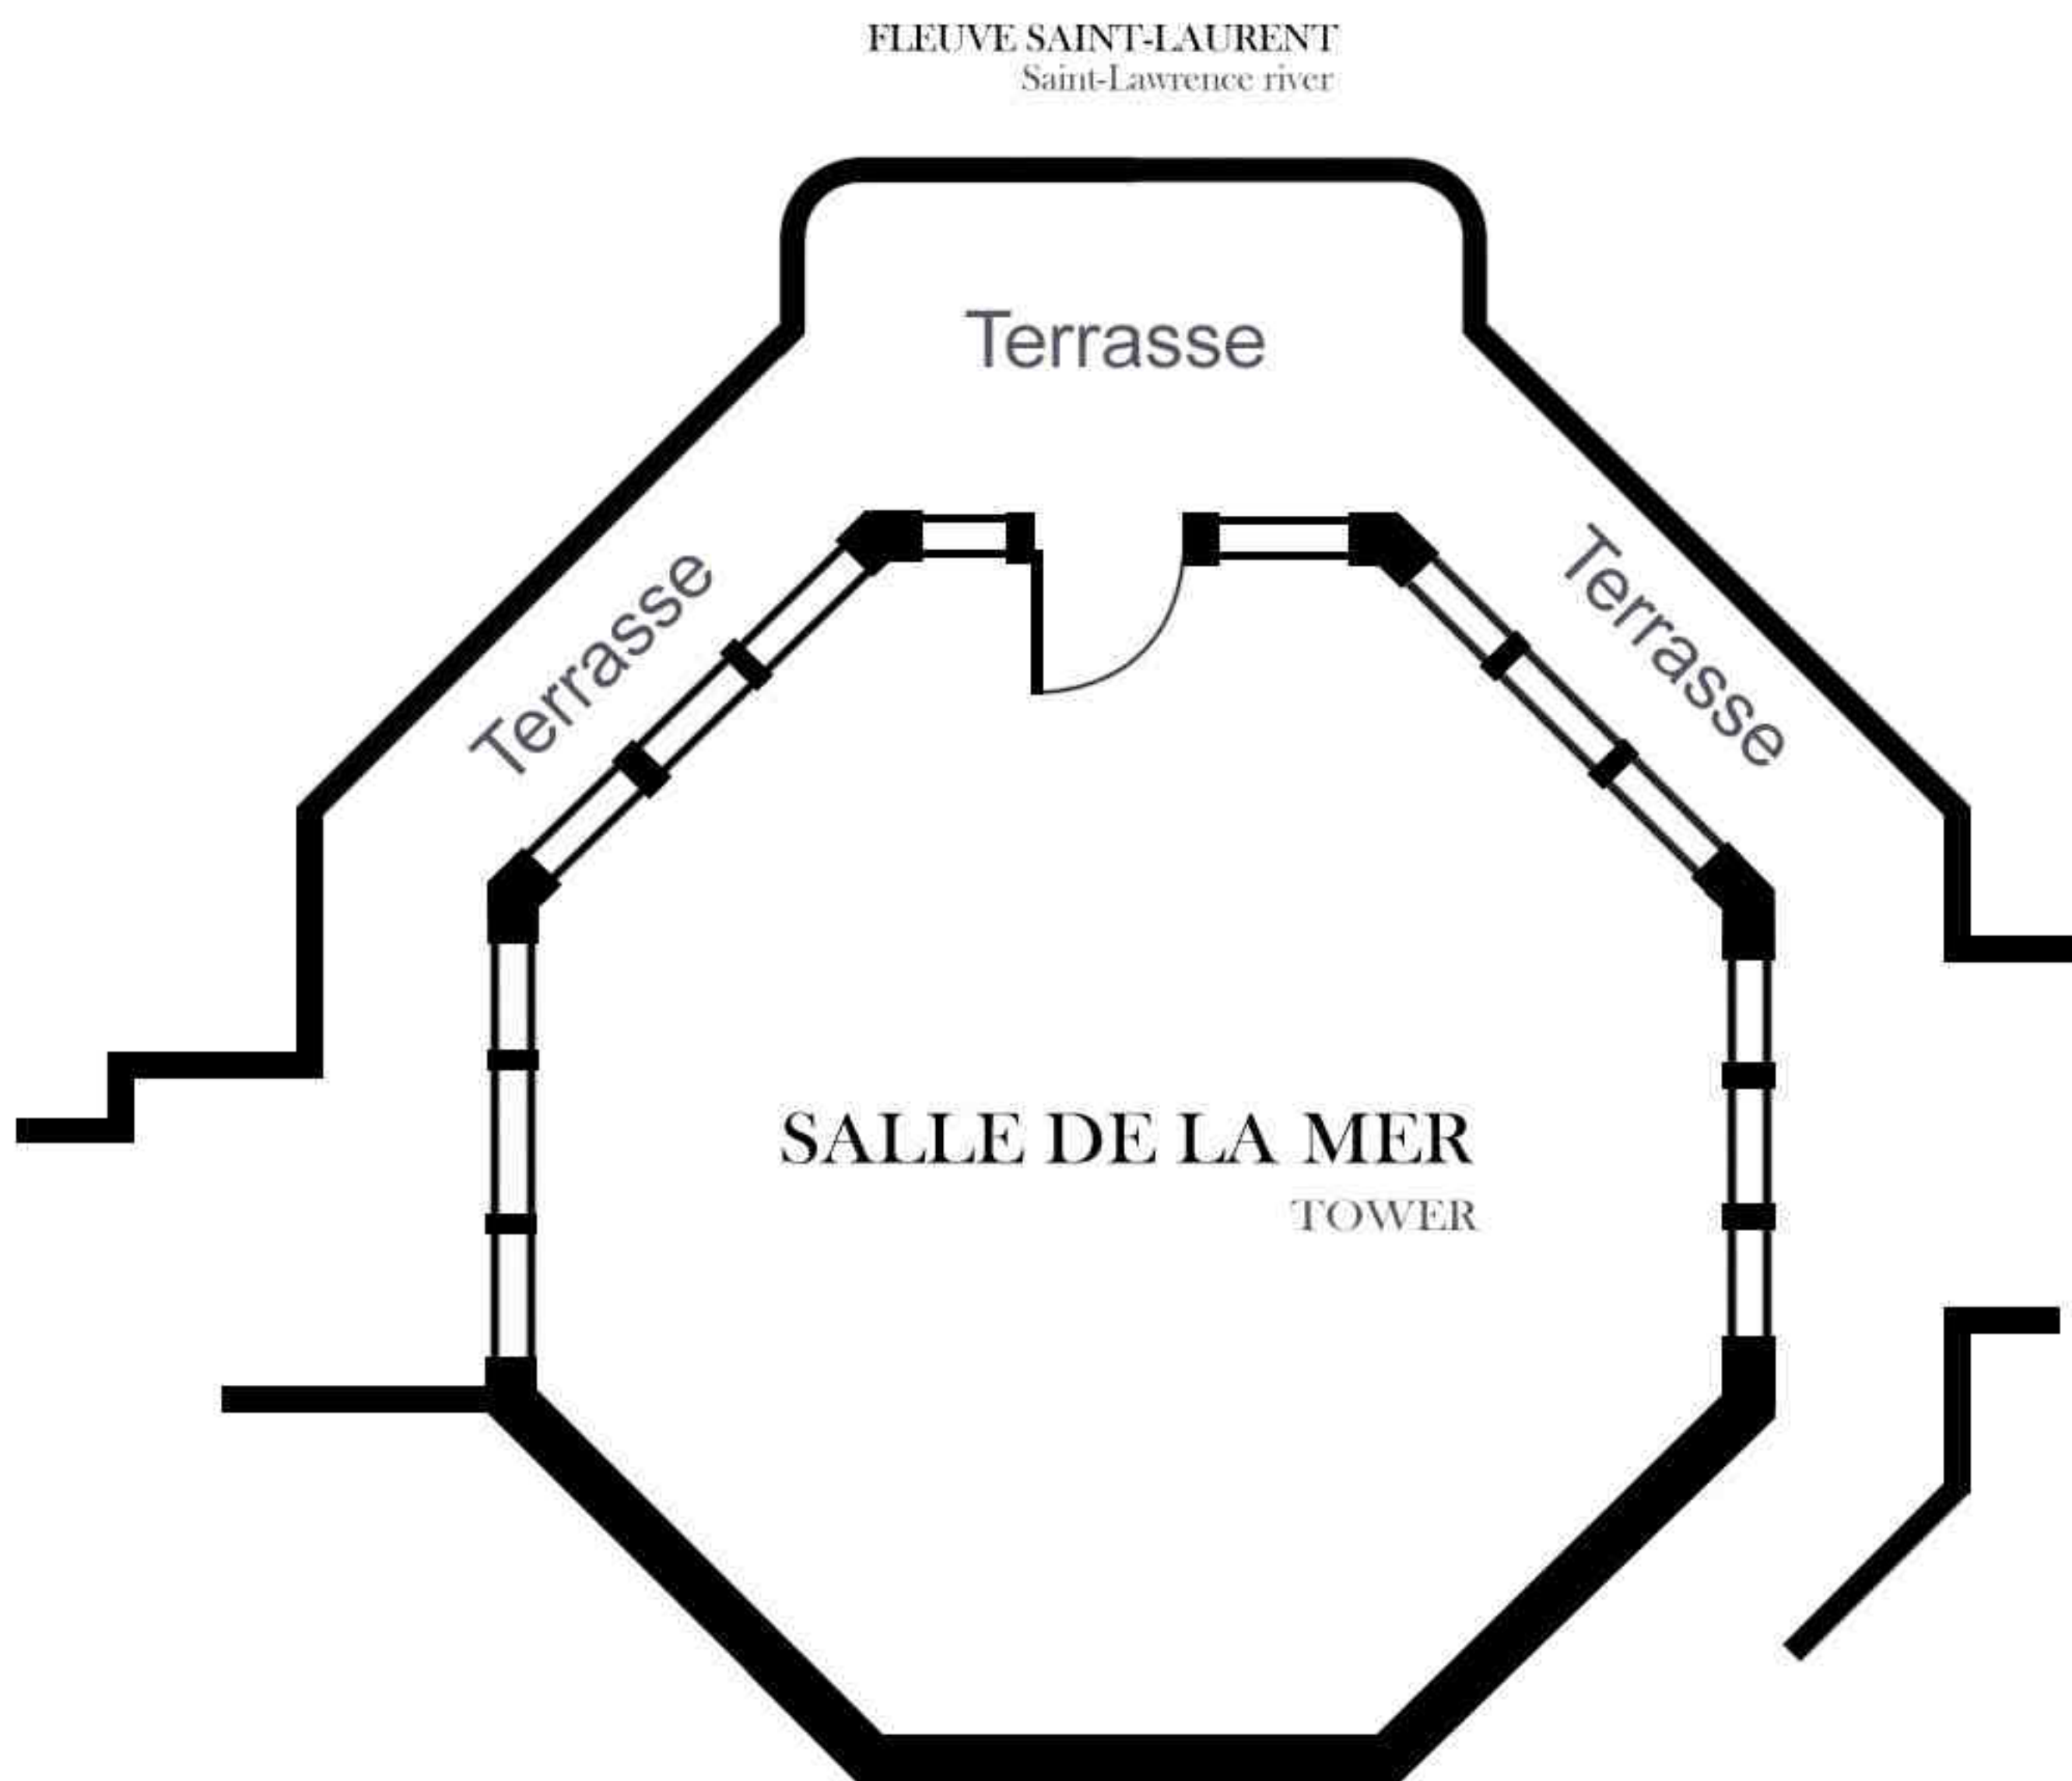

CHAPELLE

CHAPEL

368 places/seats

dimensions: 15m X 23m
50' X 75'

banquet: 40 personnes/people

cocktail: 60 personnes/people

dimensions: 7m X 12m

23' X 39'

SALLE DES DÉCOUVERTES

DISCOVERY ROOM

cocktail: 25 personnes/people

dimensions: 5m X 6m
16' X 20'

SALLE DE LA MER

TOWER

cocktail: 25 personnes/people

dimensions: 7m X 7m
23' X 23'

SALLE DE TROYES

TROYES' ROOM

cocktail: 25 personnes/people

dimensions: 5m X 6m
16' X 20'